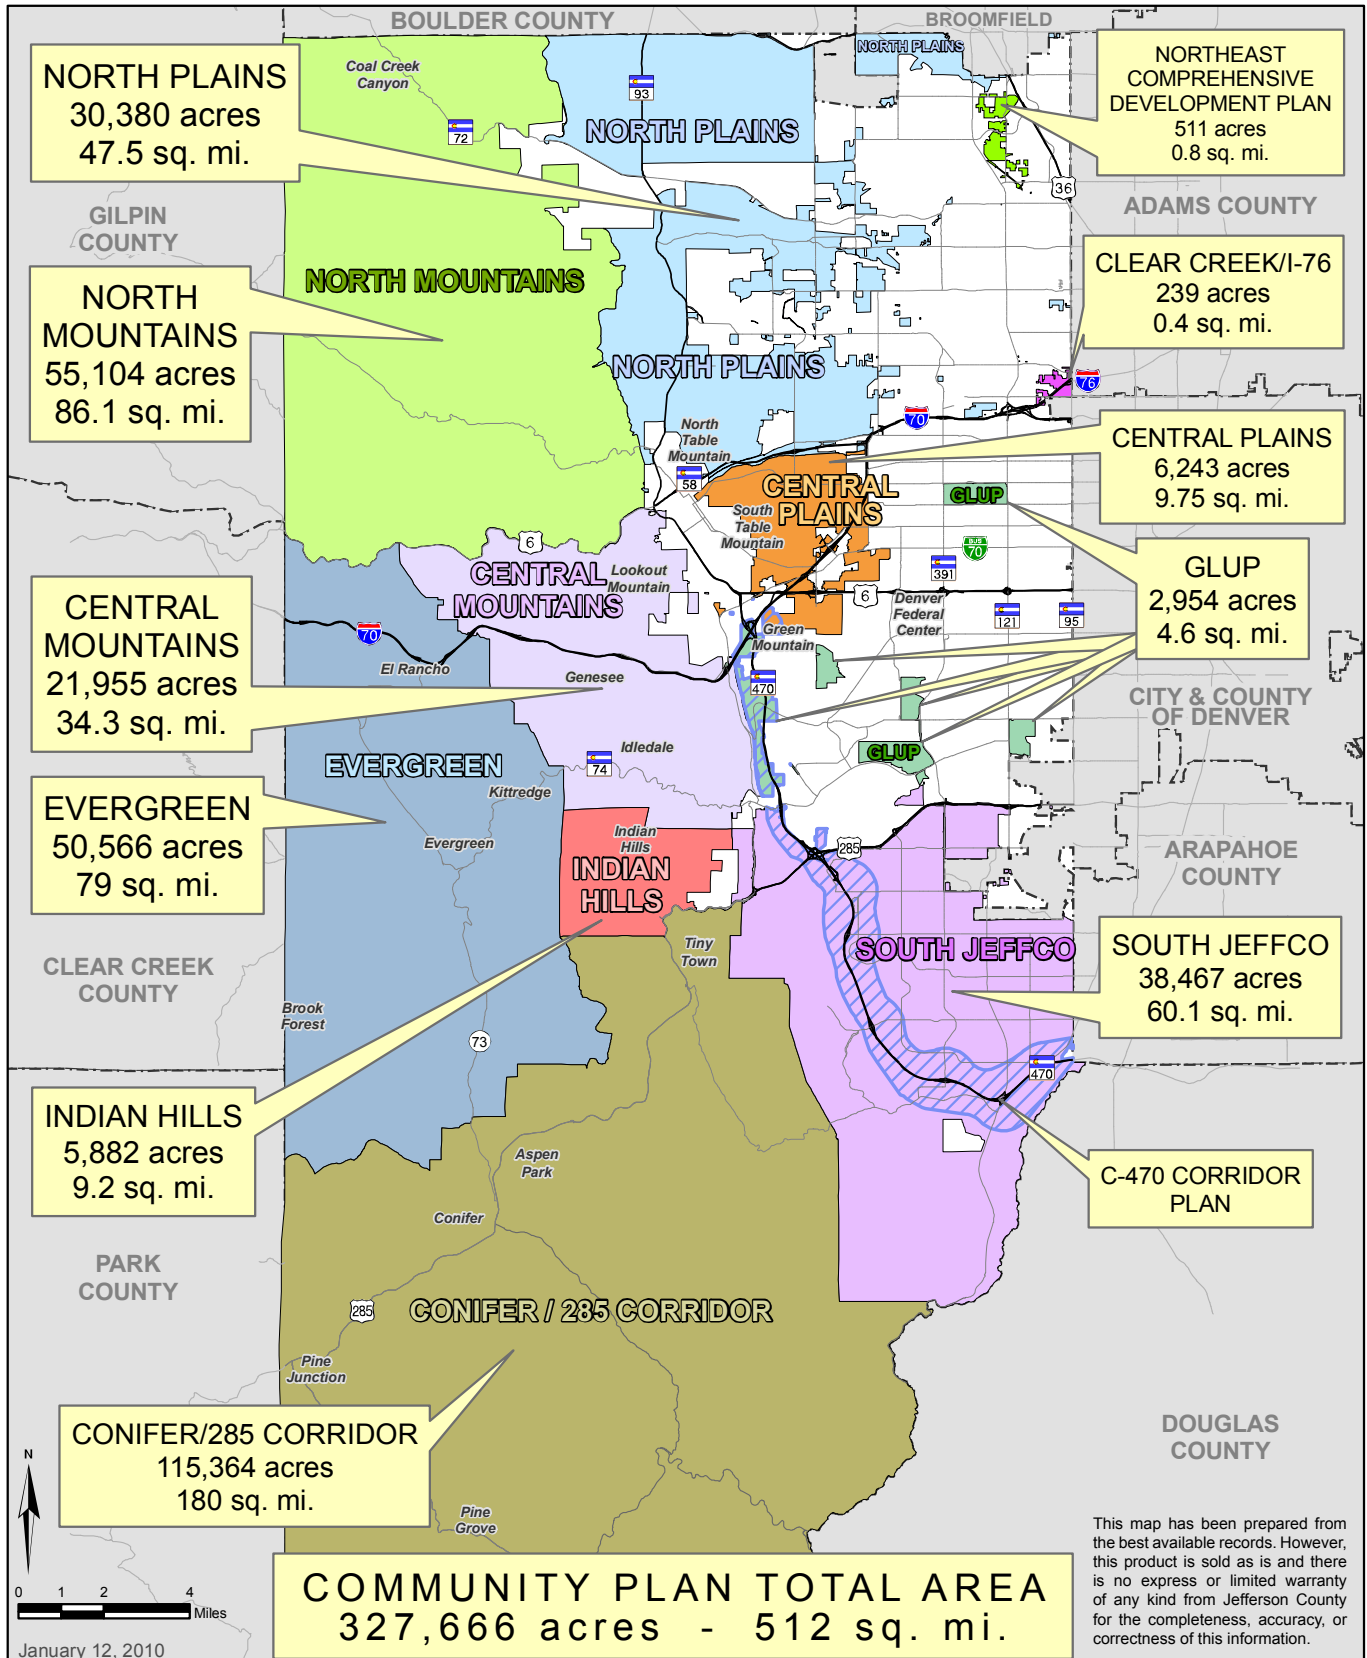

This information has been obtained from the Jefferson County Planning & Zoning web site at <http://planning.jeffco.us> (Programs > Demographics). All the demographic information on this website was obtained from other sources, as noted at the bottom of each page. We hope this information helps you. If you need further information, please refer back to the web site or call 303-271-8765.

Community Plan Area

This map has been prepared from the best available records. However, this product is sold as is and there is no express or limited warranty of any kind from Jefferson County for the completeness, accuracy, or correctness of this information.