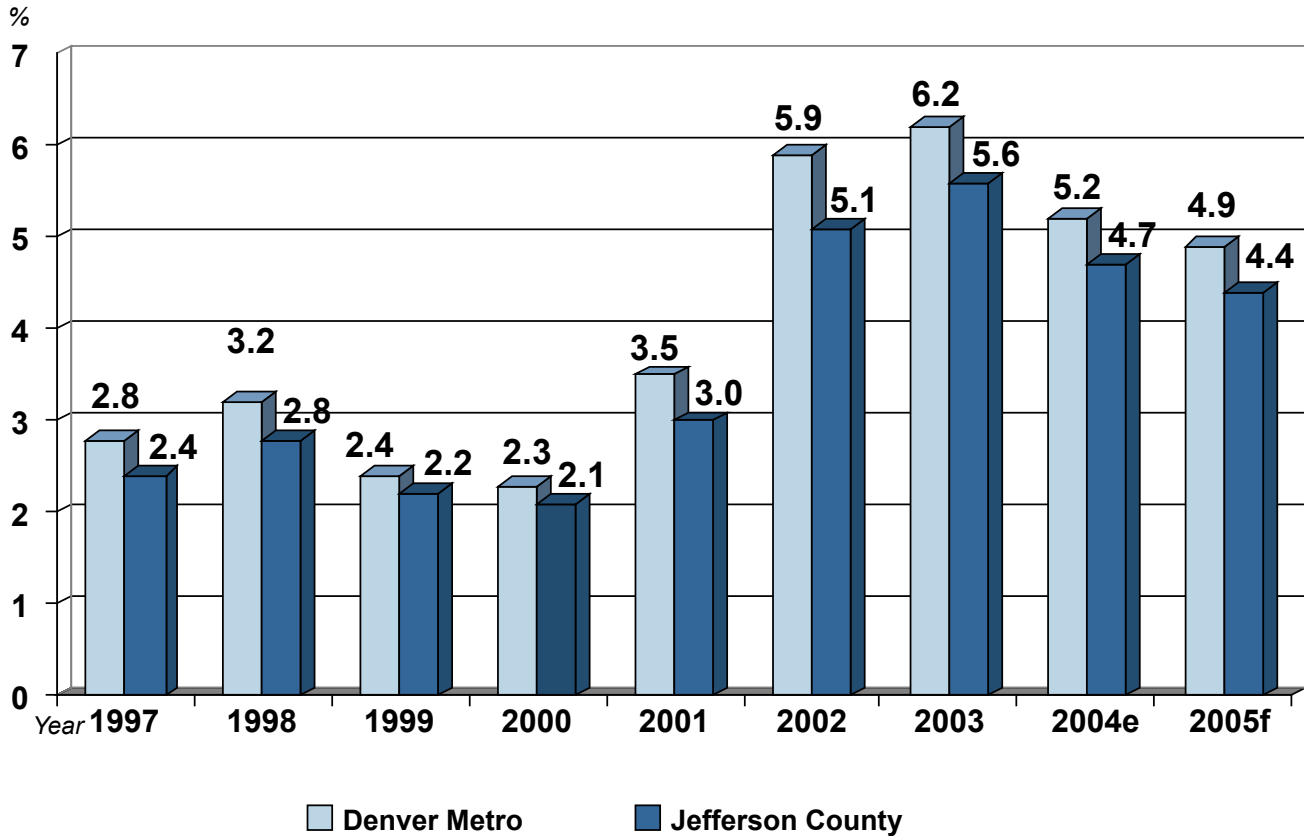

## Unemployment Rates

Sources: U.S. Dept. of Labor; CO Dept. of Labor and Employment  
 Note: The Colorado Department of Labor and Employment reports the March 2006, total labor force for Jefferson County, as 308,660 persons.  
 e = estimate  
 f = forecast